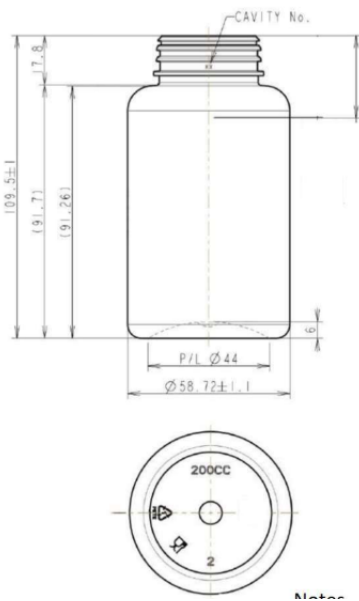

200ml Petpacker

General info

Item no. (SKU):	
Family / Range:	PET Packers
Capacity:	200ml
Neck:	38 Hinge Guard
Weight:	24
Shape:	Round
Material:	PET
Colour:	All Colours Available
Print Areas:	
Country of Origin:	Lithuania

Packaging Info

Packed in Boxes

Box Dimensions (mm):	594 x 394 x 448
Quantity per box (pcs):	
Boxes per pallet (pcs):	
Quantity per pallet (pcs):	
Net weight (kg):	
Gross weight (kg):	
Pallet height (mm):	2400

Packed in PE bags on trays (Half pallet)

Tray dimensions (mm):	1200 x 800 x 50
Quantity per tray (pcs):	260
Quantity per PE bag (pcs):	130
PE bags per tray (pcs):	2
Trays per pallet (pcs):	9
Quantity per pallet (pcs):	2340
Net weight (kg):	56
Gross weight (kg):	70
Pallet height (mm):	1200